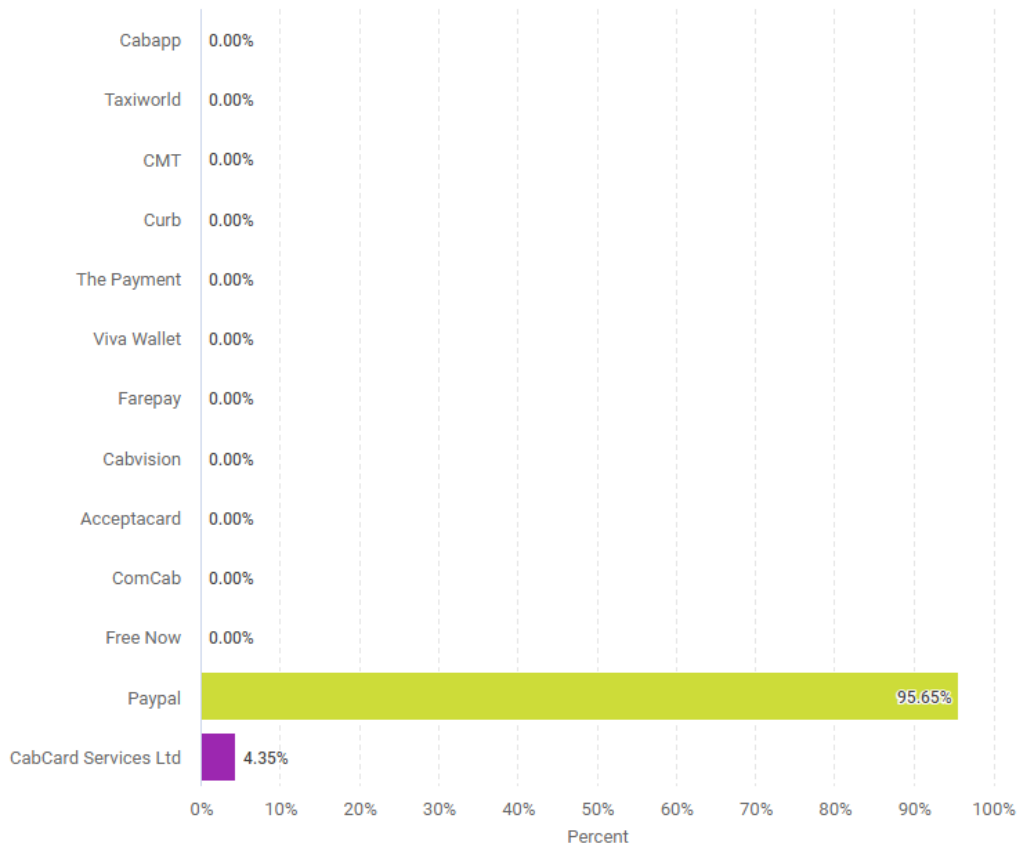

Do you think it should be mandatory for all licensed vehicles to provide facilities to take card payments?